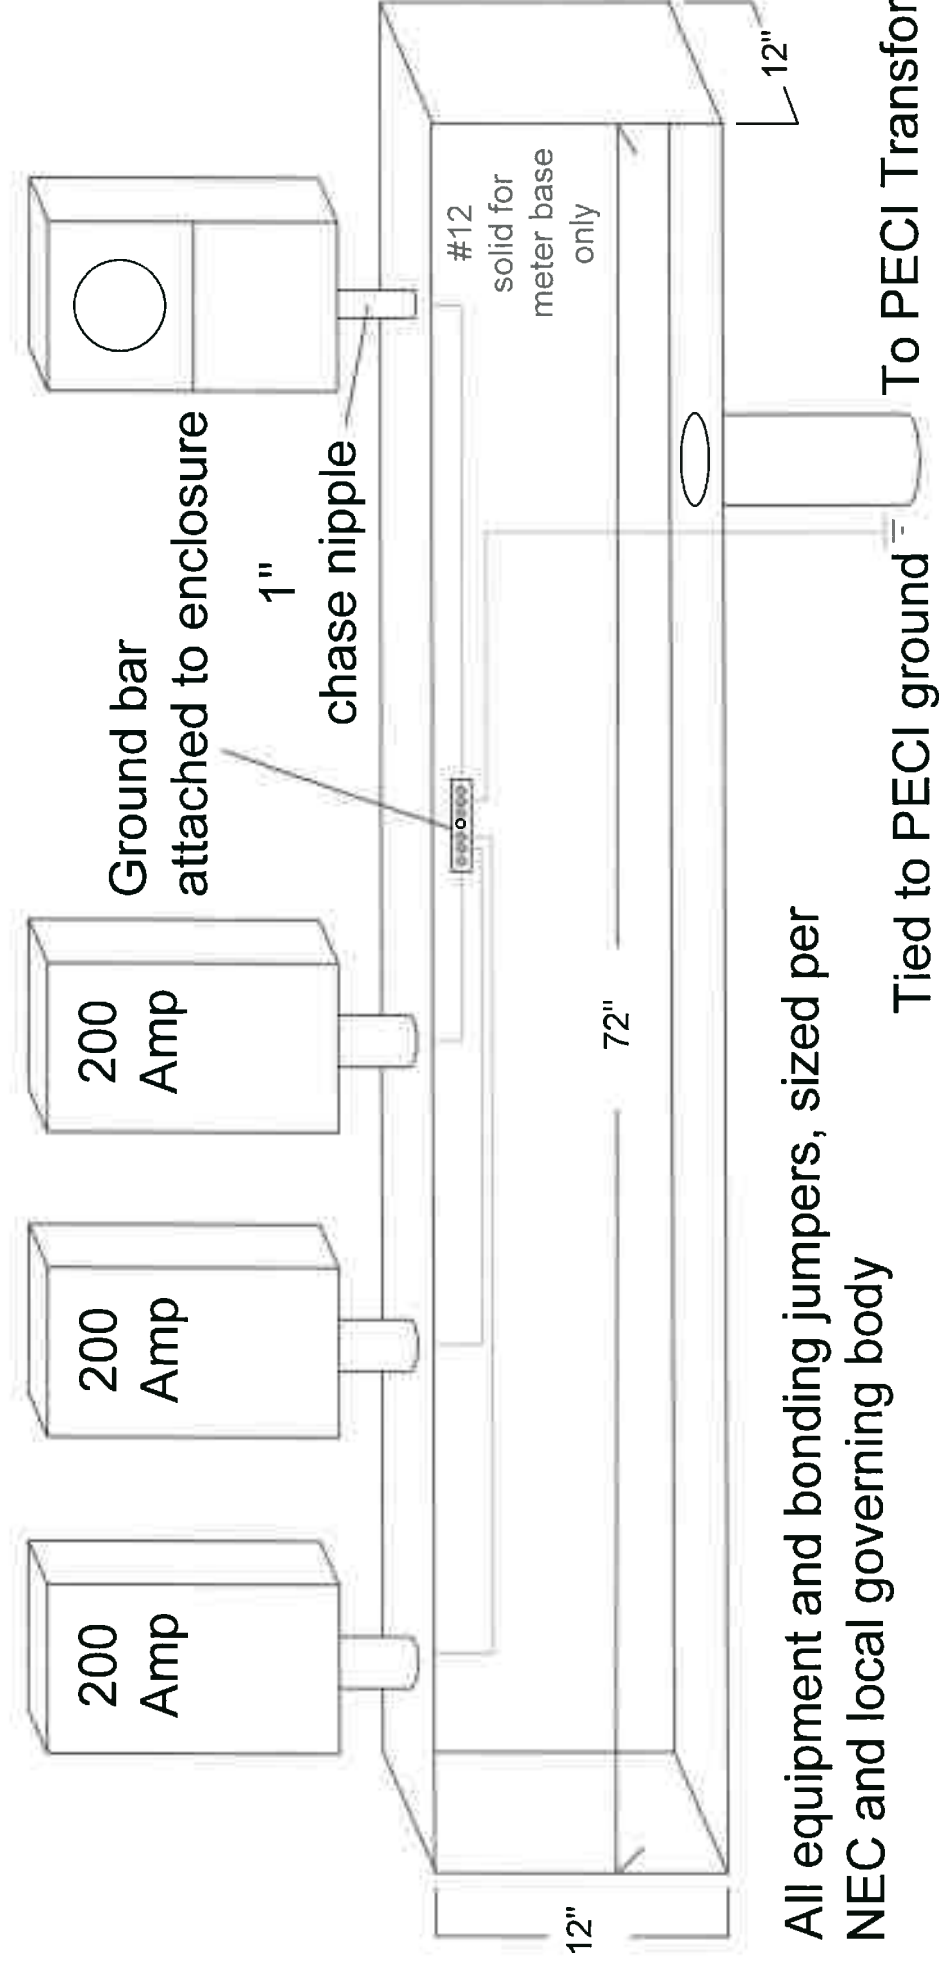

New Residential C.T. Cabinet

All equipment and bonding jumpers, sized per NEC and local governing body